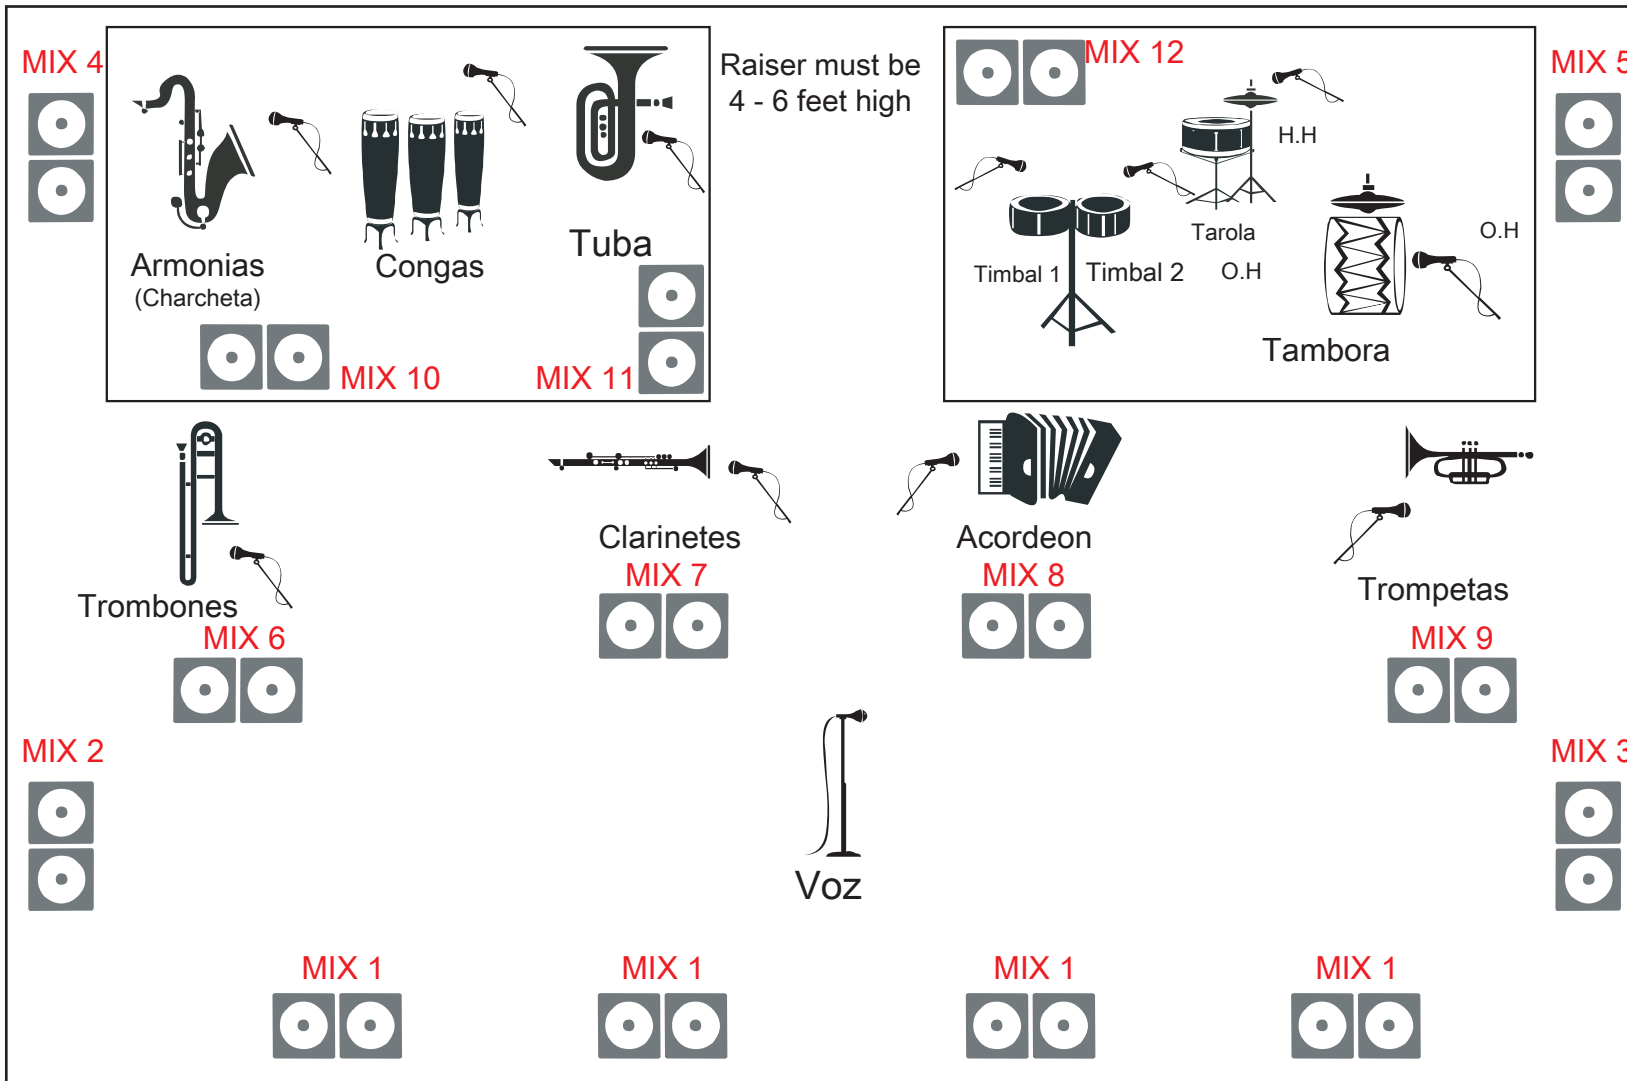

Stage Plot (Banda)

Para mas informacion
For more info.

(562)673-8270 U.S
01152-(33)3285-1705 Mex.

DOWN STAGE

DOWN STAGE